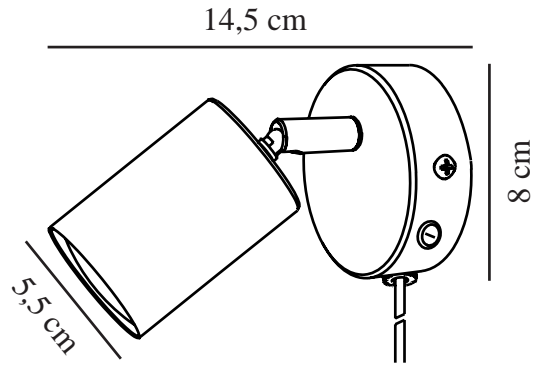

EXPLORE | WALL LIGHT | GREEN

2113251023

nordlux®

Voltage (V): 220-240 Volt
IP degree: IP20
Maximum bulb wattage (W): LED
7W
Class (Class 1, Class 2, Class 3):
Class 2 (Double isolated)
Socket type: GU10
Switch placement: On the base
Parallel connection: False

Primary material: Metal
Secondary material: Plastic
Colour of the cable: White
Length of the cable (cm): 150
Surface material of the cable:
Plastic
Is the cable replaceable: True
Colour: Green

Height (cm): 11.5
Width (cm): 8
Shade Diameter (cm): 5.5
Length (cm): 8
Tilt Angle (°): 90
Turning Angle (°): 350

EAN: 5704924018831
TUN: 2378765
Item Number: 2113251023
Pcs Per Master Carton: 6

Sales Box Height (cm): 12
Sales Box Width (cm): 11
Sales Box Depth (cm): 9
Sales Box Volume m³: 0.0012
Product net weight (kg): 0.252

• Nordic style • Adjustable lamp for directional light

The Explore wall lamp is a small and elegant lamp with a simple design. The light is ideal as a bedside light for the children's room, teenager's room, bedroom, or anywhere that needs a small, directional light.